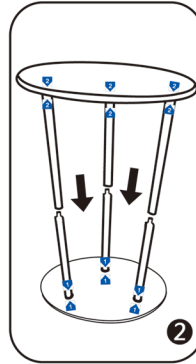

INSTRUCTION

PRMOCTRBKT

Follow the label instructions to assemble the frame

If you can't snap the legs off when dismantling the frame, please push the tube forward, and then try again.

PRMOCTRBKT
Graphic Size: 86.61"W x 40.16"H