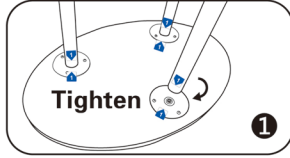

INSTRUCTION

PRMOCTRBKT

Follow the label instructions to assemble the frame

If you can't snap the legs off when dismantling the frame, please push the tube forward, and then try again.

PRMOCTRBKT
Graphic Size: 86.61"W x 40.16"H