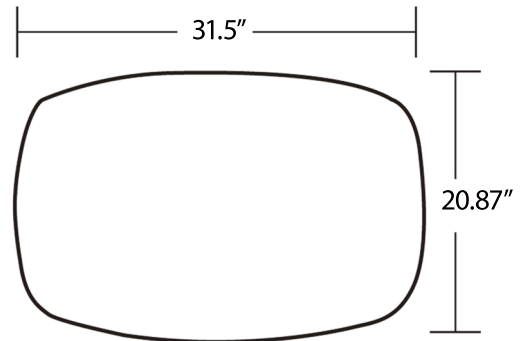

INSTRUCTION

PRMOCTRBKT

Follow the label instructions to assemble the frame

If you can't snap the legs off when dismantling the frame, please push the tube forward, and then try again.

PRMOCTRBKT
Graphic Size: 86.61"W x 40.16"H